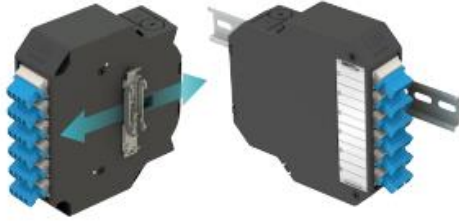

Key Features

Horizontal Mounting