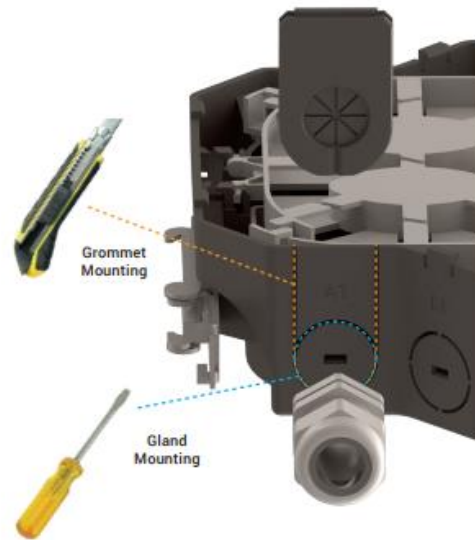

Cable Entry Options