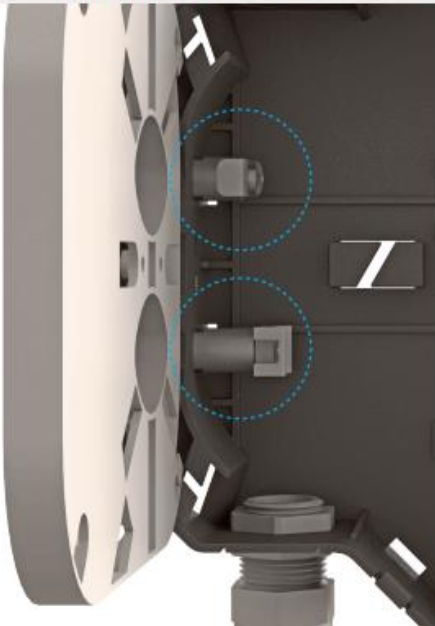

Cable Fixation Accessories

Patented Angled Clips

SX Angled Clips

DX Angled Clips