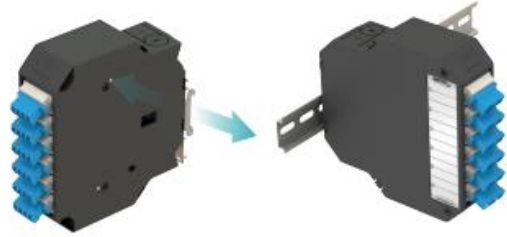

Vertical Mounting