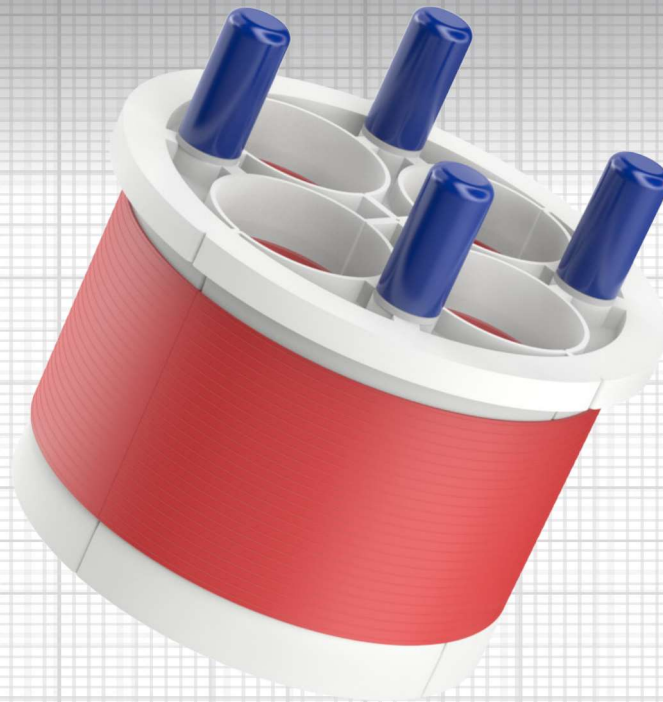

## KEY FEATURES

- Water and air resistant
- Installation around in-place cables
- Excellent conduit or cable support
- Made from recyclable materials
- Stainless steel fasteners
- Easy to install
- Protects and organizes
- Corrosion proof
- Perfect for manholes, buildings, and cabinets
- Fast lead times

### Split duct plugs that organize and anchor wires, cables, and conduit within raceway systems

Wedge Seal™ Entry Seal Duct Plug simplex, triplex and quadplex effectively organize, anchor, and seal subducts, conduits, and cables. Utilizing a split design, these seals can be installed almost anywhere along a cable network.

They are perfect for retrofits.

Manufactured from a combination of high-impact plastic components and pliable, yet durable, gaskets. These Entry Seal Duct Plugs prevent the incursion of water and sedimentation into costly duct banks, raceway systems, and fiber networks while also confining potential problems like dangerous vapors to their source.

For a long lasting and professional installation these seals use stainless steel fasteners and can be installed with widely available hand-tools.

Many of our sizes are JackMoon® cross-referenced for a seamless part number conversion.